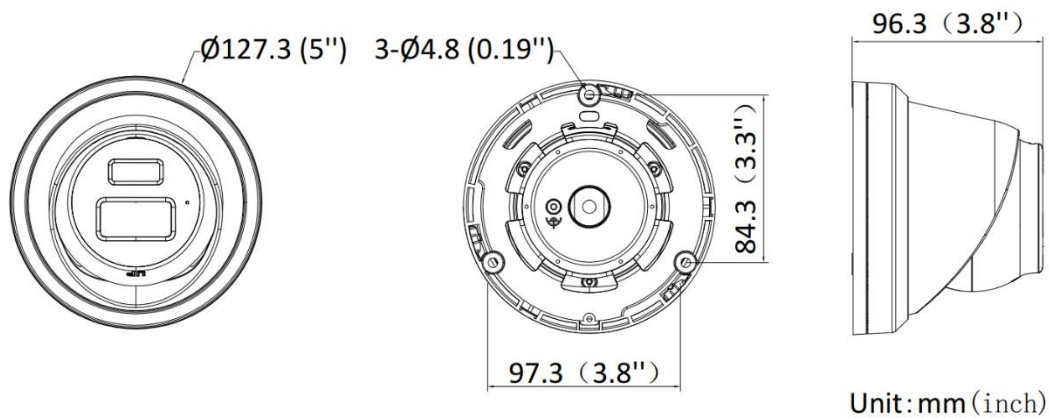

Level	Description
Top-level protection	Hikvision products at this level are equipped for use in areas where professional anti-corrosion protection is a must. Typical application scenarios include coastlines, docks, chemical plants, and more.
Moderate protection	Hikvision products at this level are equipped for use in areas with moderate anti-corrosion demands. Typical application scenarios include coastal areas about 2 kilometers (1.24 miles) away from coastlines, as well as areas affected by acid rain.
No specific protection	Hikvision products at this level are equipped for use in areas where no specific anti-corrosion protection is needed.

▪ **Dimension**

▪ **Accessory**

▪ **Optional**

DS-1273ZJ-130-TRL Wall Mount	DS-1271ZJ-130-TRL(Black) Pendant Mount	DS-1271ZJ-130-TRL Pendant Mount	DS-1273ZJ-130-TRL(Black) Wall Mount