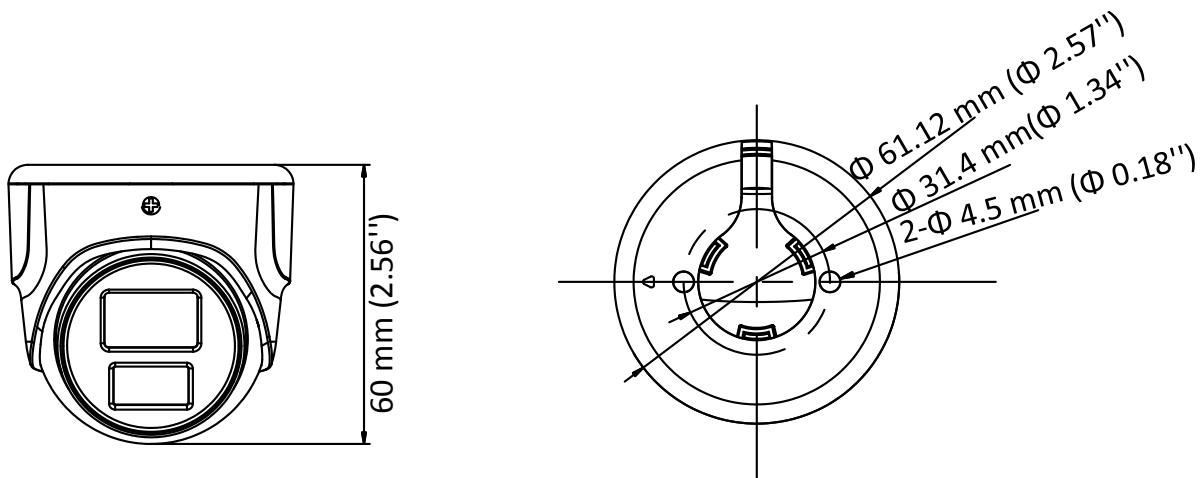

Order Model

DS-2CE70D0T-ITMF

Dimension