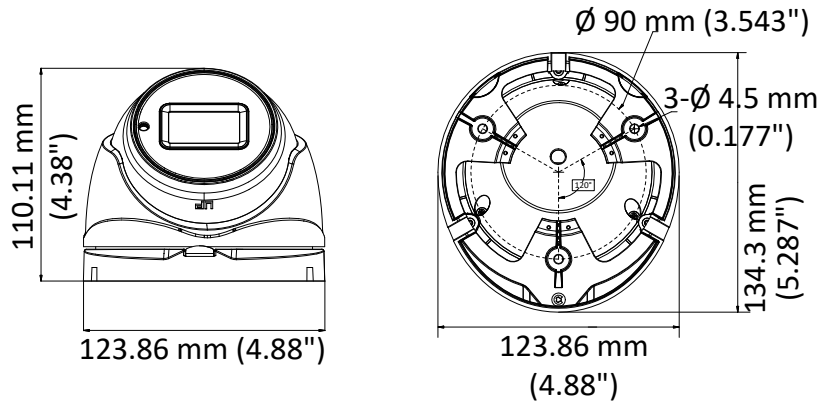

Order Models

DS-2CE79U8T-IT3Z

Dimension