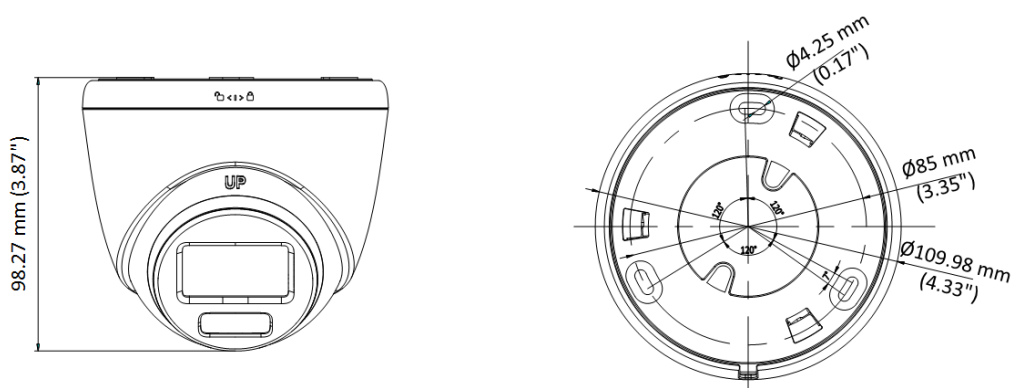

▪ Specification

Specification	
Image Sensor	8 MP CMOS
Signal System	PAL/NTSC
Resolution	3840 (H) × 2160 (V)
Frame Rate	TVI: 8 MP @ 12.5 fps/15 fps, 3K @ 20 fps, 1080P @ 25 fps/30 fps
Min. Illumination	0.0005 Lux@(F1.0, AGC ON), 0 Lux with white light
Shutter Time	PAL: 1/12.5 s to 1/50,000 s; NTSC: 1/15 s to 1/50,000 s
Lens	2.8 mm, 3.6 mm fixed focal lens
Field of View	2.8 mm, horizontal FOV: 110°, vertical FOV: 59°, diagonal FOV: 131° 3.6 mm, horizontal FOV: 93°, vertical FOV: 48°, diagonal FOV: 113°
Lens Mount	M16
Light Alarm	Solid Light Alarm (White Light)
Day & Night	Color
WDR (Wide Dynamic Range)	≥130 dB
Angle Adjustment	Pan: 0° to 360°, Tilt: 0° to 180°, Rotation: 0° to 360°
Menu	
White Light	Auto/Off
Image Mode	STD/HIGH-SAT/HIGHLIGHT
AGC	Yes
Day/Night Mode	Color
White Balance	Auto/Manual
AE (Auto Exposure) Mode	WDR, BLC, HLC, Global, HLS
Privacy Mask	4 programmable privacy masks
Motion Detection	4 programmable motion areas
Noise Reduction	3D DNR/2D DNR
Language	English
Function	Brightness, Contrast, Mirror, Sharpness, Anti-Banding, Smart Light
Interface	
Video Output	1 HD analog output
General	
Operating Conditions	-40°C to 50°C (-40°F to 130°F), Humidity: 90% or less (non-condensing)
Power Supply	12 VDC ± 25%/PoC.at <i>*You are recommended to use one power adapter for one camera, and use 2-pin power supply for long-distance power supply.</i>
Consumption	Max. 5.1 W
Protection Level	IP67
Material	Main body: Metal, Enclosure: Plastic
White Light Range	Up to 40 m
Communication	HIKVISION-C
Dimension	194.2 mm × 78 mm × 74.5 mm (7.65" × 3.07" × 2.93")
Weight	Approx. 350 g (0.77 lb.)

▪ Dimension

▪ Accessory

Optional

DS-1280ZJ-S Junction box	DS-1275ZJ-SUS Vertical pole mount	DS-1272ZJ-110-T RS Wall mount	DS-1281ZJ-S Inclined ceiling mount	DS-1276ZJ-SUS Corner mount
				
				

Available Model